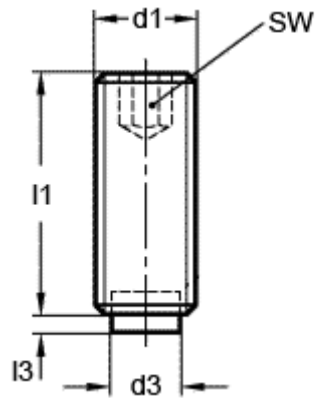

Article number: 20931680A1

Description: E+G Grub screw, st. steel
GN 913.5-M12-32-KU

Measures

d1 = M12
d3 = 8
l1 = 32.0
l3 = 2.1
SW = 6.0